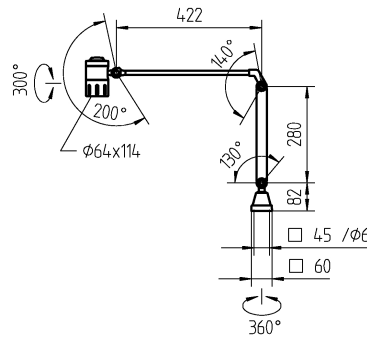

Arm-mounted luminaire SPOT LED

MCBFL 3 N

112463007-00091662

Waldmann **W**

ENGINEERS OF LIGHT

light source
work equipment
connected load
power consumption
luminous flux
luminous efficiency
light type/-color
colour temperatur
color rendering index
light distribution
system of protection
class of protection
technology
operation
housing
cover
arm
weight (net)
mains lead
fastening
accessory
maximum ambient temperature
special features

LED
electronic plug-in transformer
100 - 240 V; Wechselstrom (AC); 50 Hz; 60 Hz
ca. 7 W
approx. 400 lm
approx. 57 lm/W
daylight
approx. 5.400 K
CRI > 72
narrow-beam; direct
IP 20
II
switchable; no notice
rotary switch
aluminium; anodised; black
borosilicate
black
ca. 1,7 kg
ca. 3,5 m; mains plug; CEE 7/XVI; BS 1363; NEMA 1-15P
table clamp (accessory); wall bracket (accessory); screw-down flange; magnetic base (accessory)
Interchangeable mains plug
25 °C
Spot with a 10° angle of radiation