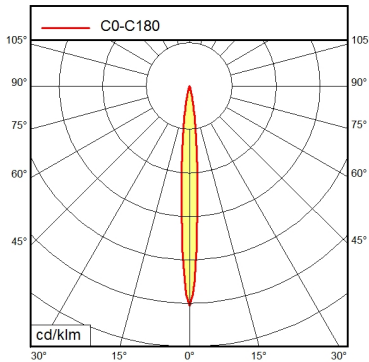

Arm-mounted luminaire SPOT LED

MCBFL 3 N

112463007-00091662

Waldmann **W**

ENGINEERS OF LIGHT

light source
work equipment
connected load
power consumption
luminous flux
luminous efficiency
light type/-color
colour temperatur
color rendering index
light distribution
system of protection
class of protection
technology
operation
housing
cover
arm
weight (net)
mains lead
fastening
accessory
maximum ambient temperature
special features

LED
electronic plug-in transformer
100 - 240 V; Wechselstrom (AC); 50 Hz; 60 Hz
ca. 7 W
approx. 400 lm
approx. 57 lm/W
daylight
approx. 5.400 K
CRI > 72
narrow-beam; direct
IP 20
II
switchable; no notice
rotary switch
aluminium; anodised; black
borosilicate
black
ca. 1,7 kg
ca. 3,5 m; mains plug; CEE 7/XVI; BS 1363; NEMA 1-15P
table clamp (accessory); wall bracket (accessory); screw-down flange; magnetic base (accessory)
Interchangeable mains plug
25 °C
Spot with a 10° angle of radiation