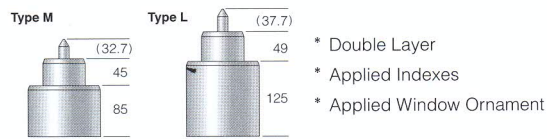

Height: 2.94mm
3 hands / day-date
BL: 3 years (SR621SW)

VJ45

Height: 2.94mm
3 hands / wide day-date
BL: 3 years (SR621SW)

VJ76

Height: 3.50mm
3 hands / big calendar
BL: 3 years (SR621SW)

BIG Calendar

VJ52

Height: 2.71mm
3 hands / date
BL: 3 years (SR621SW)

VJ53

Height: 2.94mm
3 hands / day-date
BL: 3 years (SR621SW)

VJ55

Height: 2.94mm
3 hands / wide day-date
BL: 3 years (SR621SW)

Trapezium shape window is available for VJ42 / VJ52

VJ42	W = 410 H1 = 145, H2 = 225
VJ52	W = 450 H1 = 160, H2 = 250

*Unit : 1/100mm

To search for calendar variations of SII Movements, go to <http://www.timemodule.com/sii/eng/index.php>

VJ76 BIG CALENDAR MOVEMENT

Simple Date Adjustment Function

Calendar display directly **advance to 01** after 31

Higher Hand Height for Dials with

*Dimensions in () are for reference only.

Slim