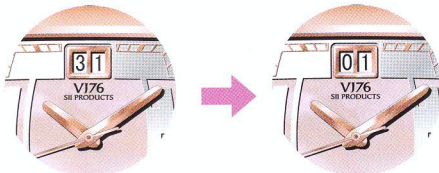

Height: 2.94mm
3 hands / day-date
BL: 3 years (SR621SW)

VJ45

Height: 2.94mm
3 hands / wide day-date
BL: 3 years (SR621SW)

VJ76

Height: 3.50mm
3 hands / big calendar
BL: 3 years (SR621SW)

BIG Calendar

VJ52

Height: 2.71mm
3 hands / date
BL: 3 years (SR621SW)

VJ53

Height: 2.94mm
3 hands / day-date
BL: 3 years (SR621SW)

VJ55

Height: 2.94mm
3 hands / wide day-date
BL: 3 years (SR621SW)

Trapezium shape window is available for VJ42 / VJ52

VJ42	W = 410 H1 = 145, H2 = 225
VJ52	W = 450 H1 = 160, H2 = 250

*Unit : 1/100mm

To search for calendar variations of SII Movements, go to <http://www.timemodule.com/sii/eng/index.php>

VJ76 BIG CALENDAR MOVEMENT

Simple Date Adjustment Function

Calendar display directly **advance to 01** after 31

Higher Hand Height for Dials with

*Dimensions in () are for reference only.

Slim