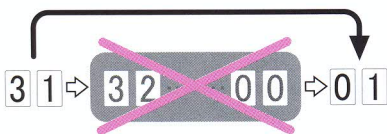

VJ53

Height: 2.94mm
3 hands / day-date
BL: 3 years (SR621SW)

VJ55

Height: 2.94mm
3 hands / wide day-date
BL: 3 years (SR621SW)

Trapezium shape window is available for VJ42 / VJ52

VJ42	W = 410 H1 = 145, H2 = 225
VJ52	W = 450 H1 = 160, H2 = 250

*Unit : 1/100mm

To search for calendar variations of SII Movements, go to <http://www.timemodule.com/sii/eng/index.php>

VJ76 BIG CALENDAR MOVEMENT

Simple Date Adjustment Function

Calendar display directly **advance to 01** after 31

Higher Hand Height for Dials with

*Dimensions in () are for reference only.

Slim