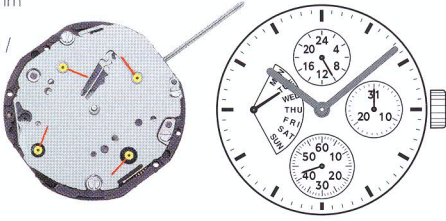

Multi-Eye / Retrograde Series

VD8 Retrograde Series

VD84

Height: 3.45mm
2 hands /
small second /
24 hour /
day / date
BL: 3 years
(SR626SW)