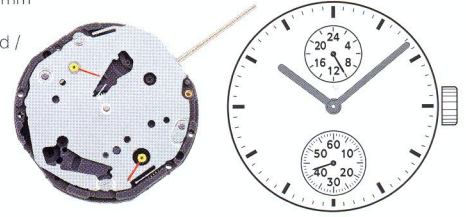

VD77

Height: 3.45mm
2 hands /
small second /
24 hour
BL: 3 years
(SR626SW)