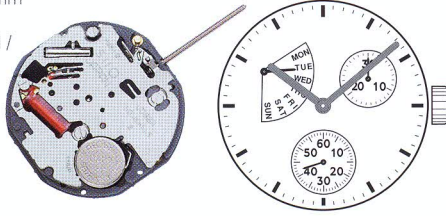

VD86

Height: 3.45mm
2 hands /
small second /
day / date
BL: 3 years
(SR626SW)