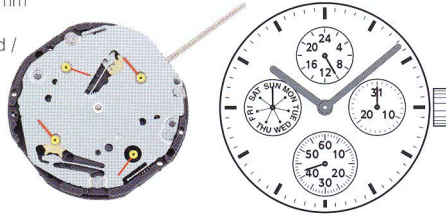

VD74

Height: 3.45mm
2 hands /
small second /
24 hour /
day / date
BL: 3 years
(SR626SW)