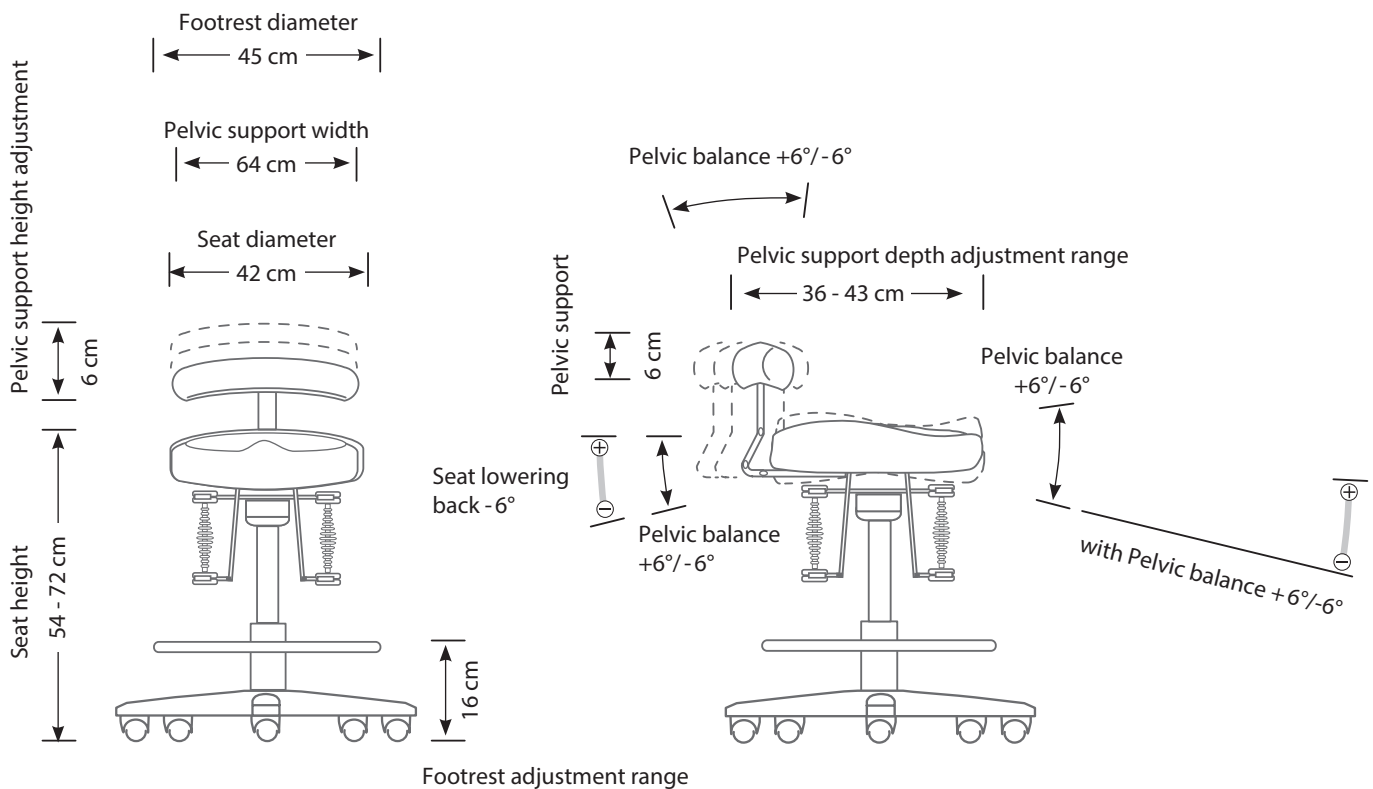

Distributed by: