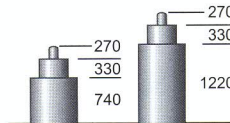

## Slim

5 1/2"	VX10		3 Years	VX11		2 Years
	SR516SW H: 2.19mm			SR521SW H: 2.49mm		

6X8"	VX50		5 Years	VX51		3 Years
	SR616SW H: 2.16mm			SR621SW H: 2.30mm		

### Higher Hands Available

Mini  
2 Hands

YL50A1 Normal Higher Hands (Type L)  
YL50A3 Normal Higher Hands (Type L)

### Higher Hands Available

VX00  
2 Hands

VX00A1 Normal Higher Hands (Type L)  
VX00A2 Normal Higher Hands (Type L)

VX01  
3 Hands

VX01B1 Normal Higher Hands (Type L)  
VX01B2 Normal Higher Hands (Type L)

### Higher Hands Available

VX10  
2 Hands

VX10A1 Normal Higher Hands (Type L)  
VX10A2 Normal Higher Hands (Type L)

VX11  
3 Hands

VX11B1 Normal Higher Hands (Type L)  
VX11B2 Normal Higher Hands (Type L)