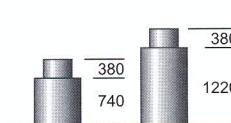

## Slim

5 1/2"	VX10		3 Years	VX11		2 Years
	SR516SW H: 2.19mm			SR521SW H: 2.49mm		

6X8"	VX50		5 Years	VX51		3 Years
	SR616SW H: 2.16mm			SR621SW H: 2.30mm		

### Higher Hands Available

Mini  
2 Hands

YL50A1 Normal Higher Hands (Type L)  
YL50A3 Normal Higher Hands (Type L)

### Higher Hands Available

VX00  
2 Hands

VX00A1 Normal Higher Hands (Type L)  
VX00A2 Normal Higher Hands (Type L)

VX01  
3 Hands

VX01B1 Normal Higher Hands (Type L)  
VX01B2 Normal Higher Hands (Type L)

### Higher Hands Available

VX10  
2 Hands

VX10A1 Normal Higher Hands (Type L)  
VX10A2 Normal Higher Hands (Type L)

VX11  
3 Hands

VX11B1 Normal Higher Hands (Type L)  
VX11B2 Normal Higher Hands (Type L)