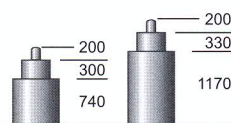

## Slim

5 1/2"	VX10		3 Years	VX11		2 Years
	SR516SW H: 2.19mm			SR521SW H: 2.49mm		

6X8"	VX50		5 Years	VX51		3 Years
	SR616SW H: 2.16mm			SR621SW H: 2.30mm		

### Higher Hands Available

Mini  
2 Hands

YL50A1 Normal Higher Hands (Type L)  
YL50A3 Normal Higher Hands (Type L)

### Higher Hands Available

VX00  
2 Hands

VX00A1 Normal Higher Hands (Type L)  
VX00A2 Normal Higher Hands (Type L)

VX01  
3 Hands

VX01B1 Normal Higher Hands (Type L)  
VX01B2 Normal Higher Hands (Type L)