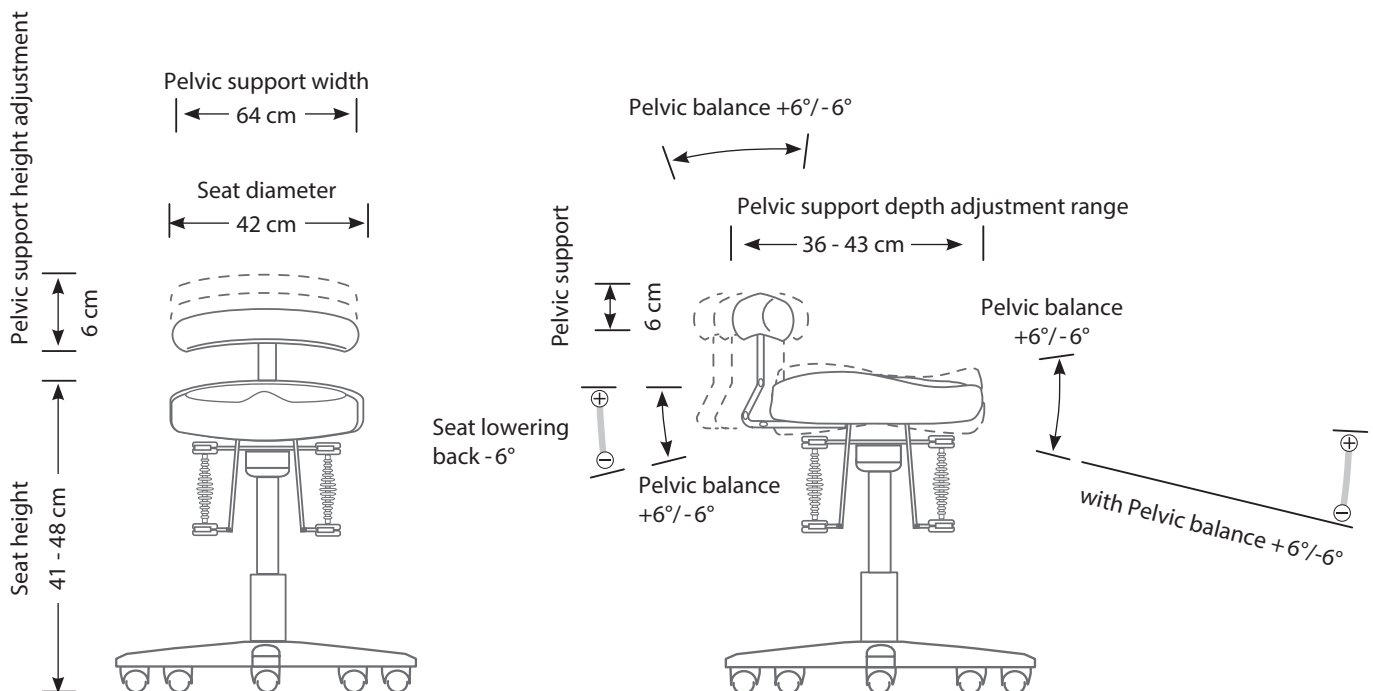

Saddle Seat with Balance Control

Improved performance through dynamic seating: The novel padded seating system has integrated suspension elements that support and effectively absorb your body's own movements (breathing, heartbeat, etc.). Balance seating furniture allows you to work without movement in the shoulder area and avoid hardening of the neck and back muscles at the same time.

- Adjustable saddle height: 41 - 48 cm
- 110 kg support
- Adjustable pelvic support
- With pelvic balance
- With soft castors for hard floors

Upon request, the work chairs can be customised.

Item No. 305511