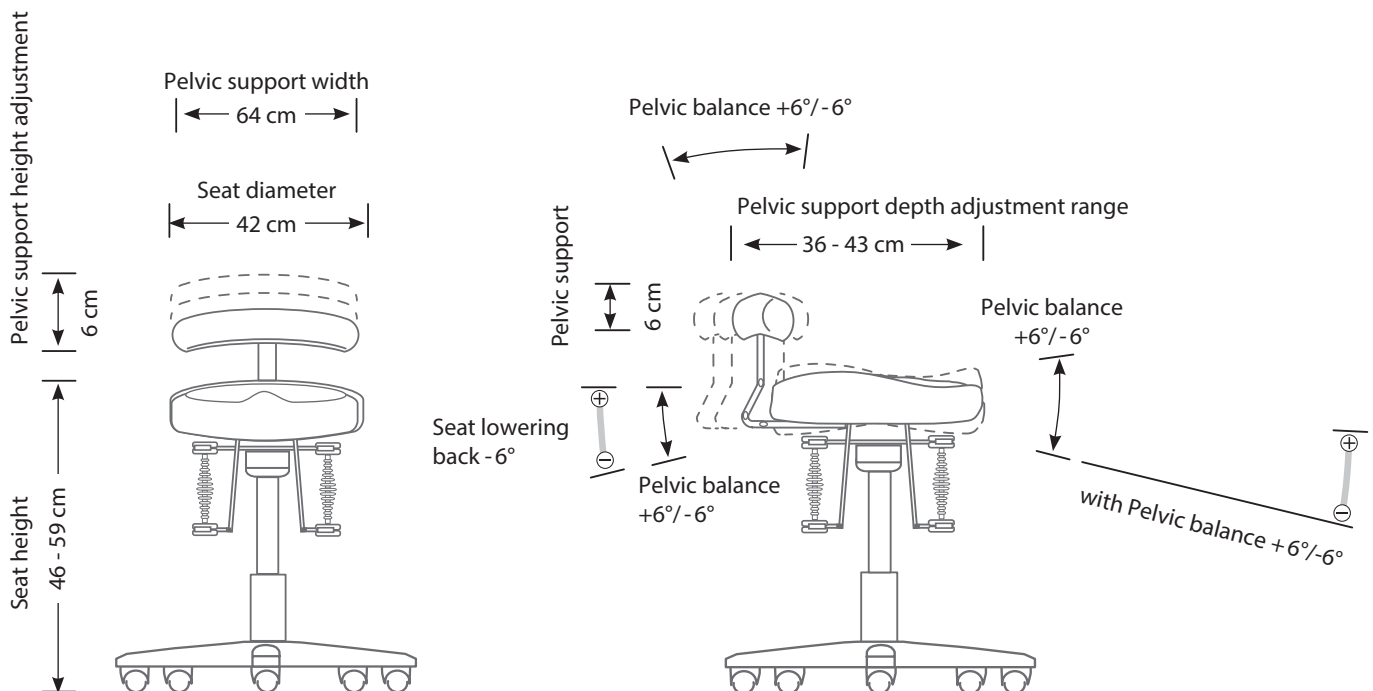

Saddle Seat with Balance Control

Improved performance through dynamic seating: The novel padded seating system has integrated suspension elements that support and effectively absorb your body's own movements (breathing, heartbeat, etc.). Balance seating furniture allows you to work without movement in the shoulder area and avoid hardening of the neck and back muscles at the same time.

- Adjustable saddle height: 46 - 59 cm
- 110 kg support
- Adjustable pelvic support
- With pelvic support
- With soft castors for hard floors

Upon request, the work chairs can be customised.

Item No. 305512